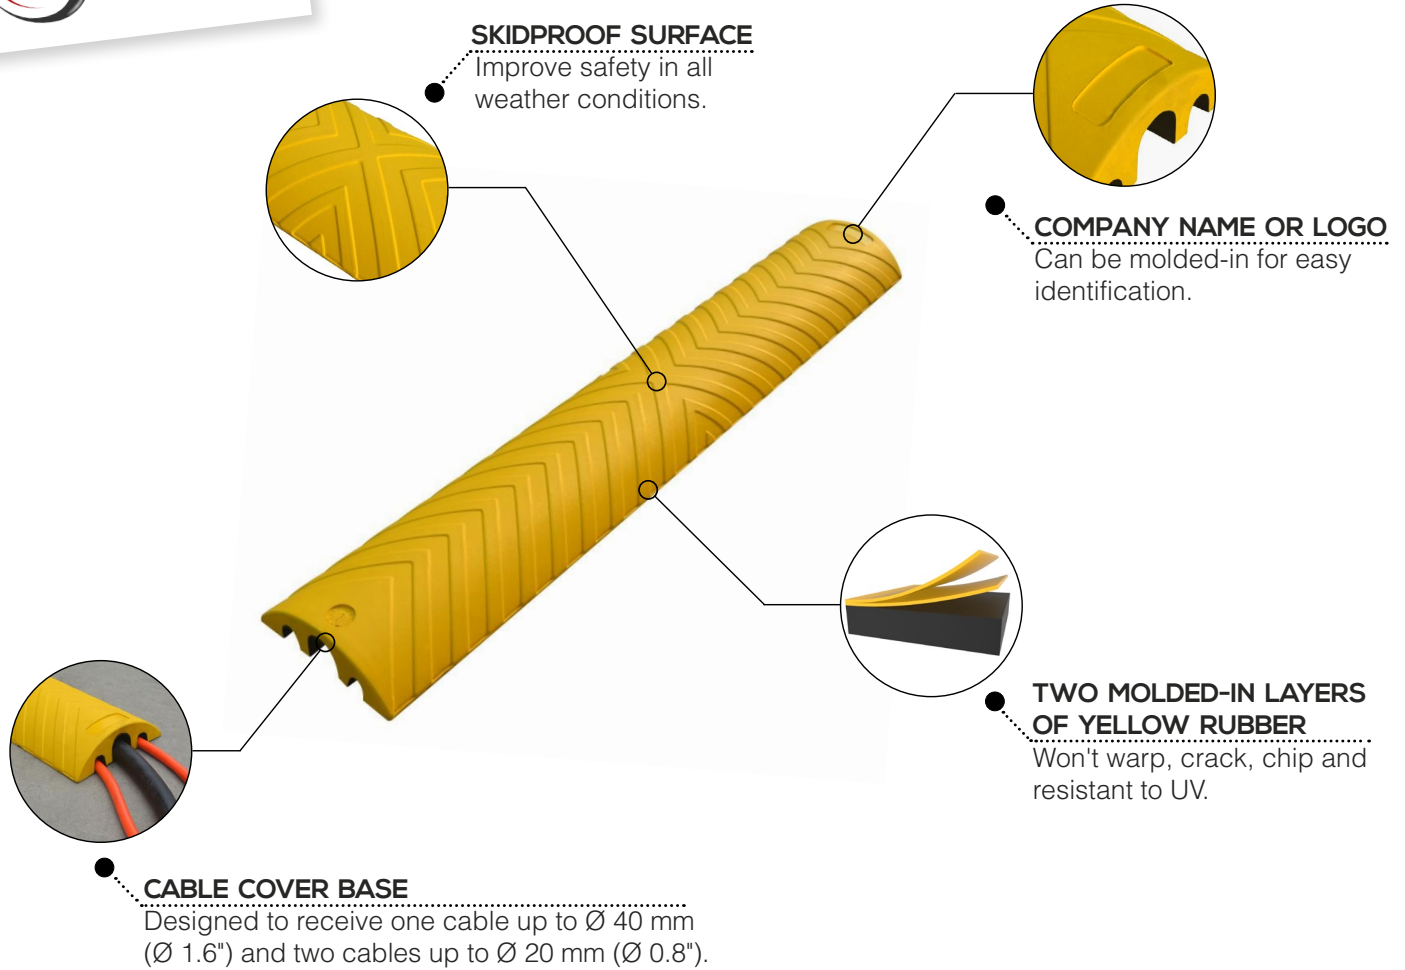

1200 mm

CABLE RAMP

YELLOW TYPE

BLACK TYPE

SKIDPROOF SURFACE

COMPANY NAME OR LOGO

CABLE COVER BASE

OUR RUBBER PRODUCTS HAVE BEEN TESTED BY TÜV RHEINLAND TO MEET REACH REGULATIONS = **NO STRONG SMELL!**

88 Yongchuan road,
266071 Qingdao, CHINA

contact@sinoconcept.com
www.sinoconcept.com

PRODUCTS	COLOR	MAXIMUM CABLE DIAMETER	DIMENSIONS
	Yellow	1 x Ø 40 mm (Ø 1.6") 2 x Ø 20 mm (Ø 0.8")	Length: 1200 mm / 47" Width: 200 mm / 8" Height: 60 mm / 2.5"
	Black	1 x Ø 40 mm (Ø 1.6") 2 x Ø 20 mm (Ø 0.8")	Length: 1200 mm / 47" Width: 200 mm / 8" Height: 60 mm / 2.5"