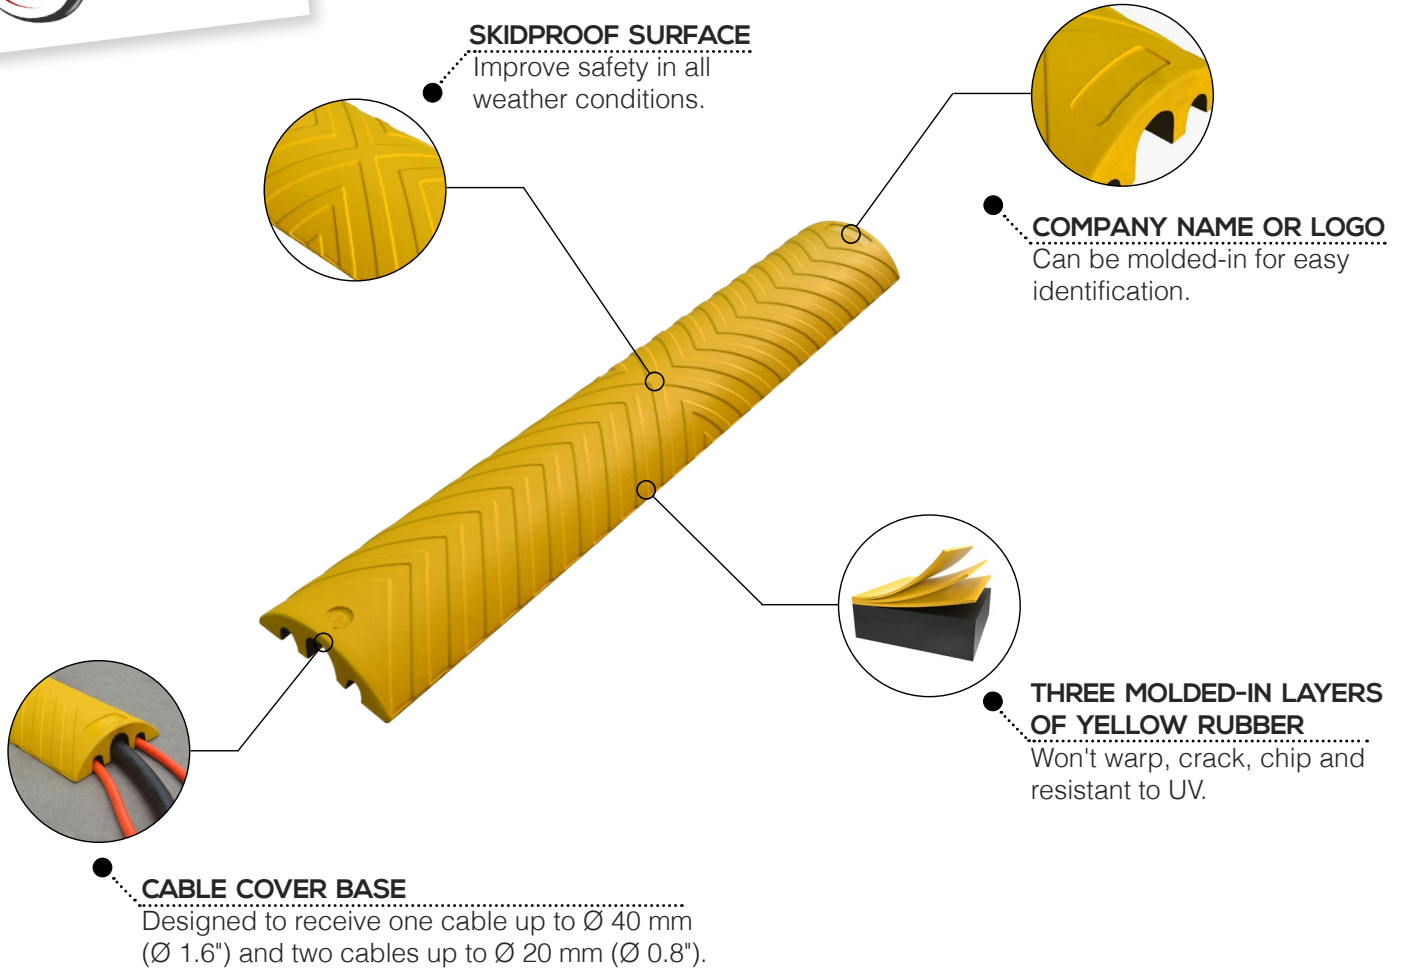

# 1200 mm CABLE RAMP

YELLOW TYPE

BLACK TYPE

SKIDPROOF SURFACE

COMPANY NAME OR LOGO

CHECK OUR VIDEO

SINO CONCEPT FACTORY

88 Yongchuan road,  
266071 Qingdao, CHINA

contact@sinoconcept.com  
[www.sinoconcept.com](http://www.sinoconcept.com)

PRODUCTS	COLOR	MAXIMUM CABLE DIAMETER	DIMENSIONS
	Yellow	1 x Ø 40 mm (Ø 1.6") 2 x Ø 20 mm (Ø 0.8")	<b>Length:</b> 1200 mm / 47" <b>Width:</b> 200 mm / 8" <b>Height:</b> 60 mm / 2.5"
	Black	1 x Ø 40 mm (Ø 1.6") 2 x Ø 20 mm (Ø 0.8")	<b>Length:</b> 1200 mm / 47" <b>Width:</b> 200 mm / 8" <b>Height:</b> 60 mm / 2.5"