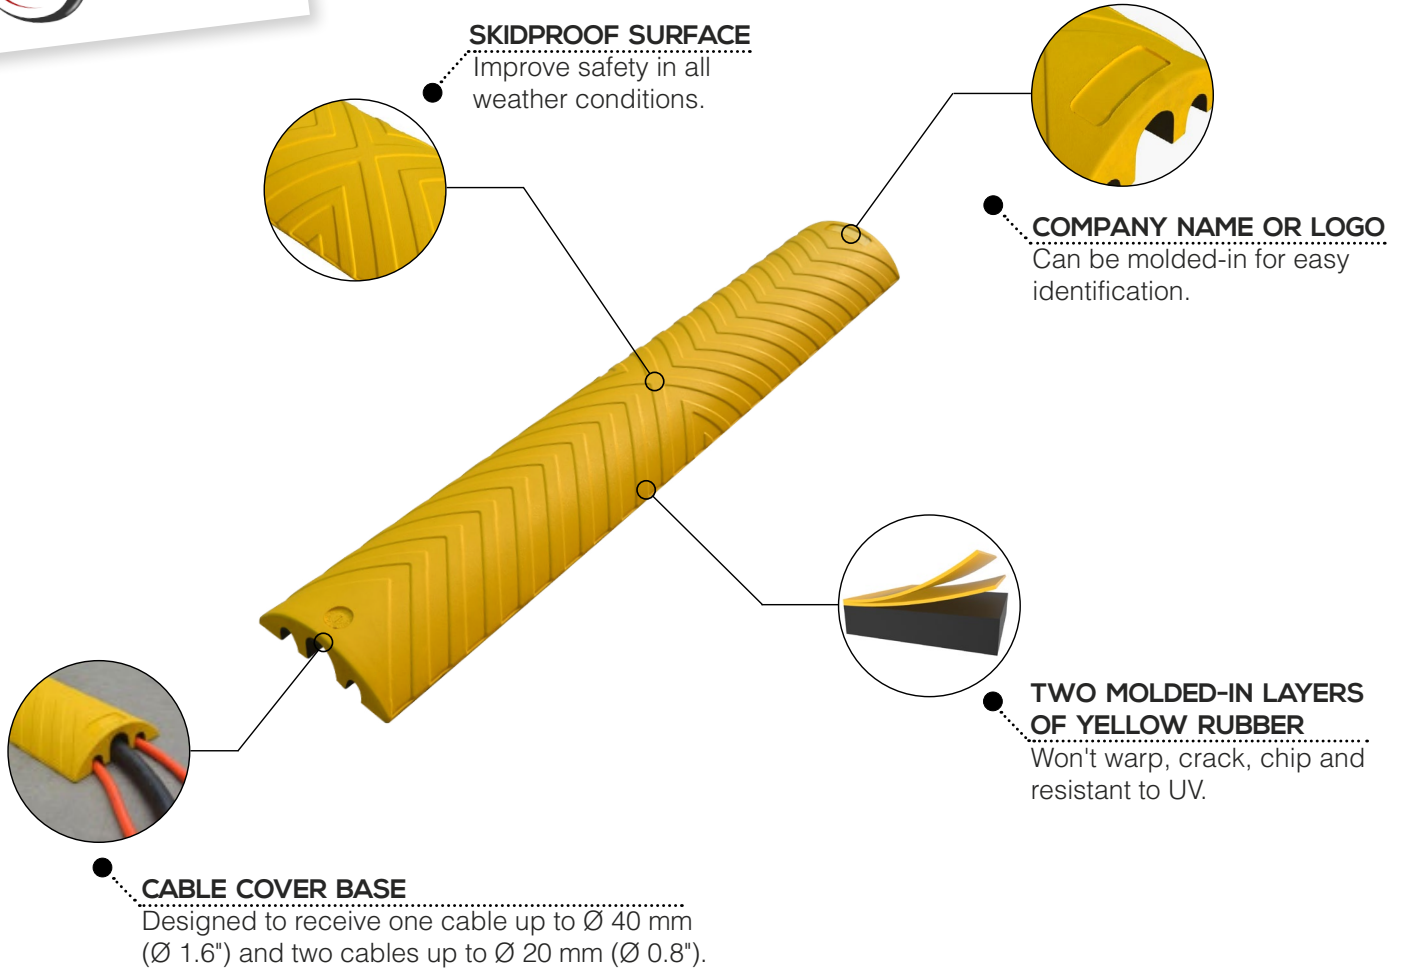

1200 mm

CABLE RAMP

YELLOW TYPE

BLACK TYPE

SKIDPROOF SURFACE

COMPANY NAME OR LOGO

CABLE COVER BASE

OUR RUBBER PRODUCTS HAVE BEEN TESTED BY TÜV RHEINLAND TO MEET REACH REGULATIONS = **NO STRONG SMELL!**

88 Yongchuan road,
266071 Qingdao, CHINA

contact@sinoconcept.com
www.sinoconcept.com

PRODUCTS	COLOR	MAXIMUM CABLE DIAMETER	DIMENSIONS
	Yellow	1 x Ø 40 mm (Ø 1.6") 2 x Ø 20 mm (Ø 0.8")	Length: 1200 mm / 47" Width: 200 mm / 8" Height: 60 mm / 2.5"
	Black	1 x Ø 40 mm (Ø 1.6") 2 x Ø 20 mm (Ø 0.8")	Length: 1200 mm / 47" Width: 200 mm / 8" Height: 60 mm / 2.5"